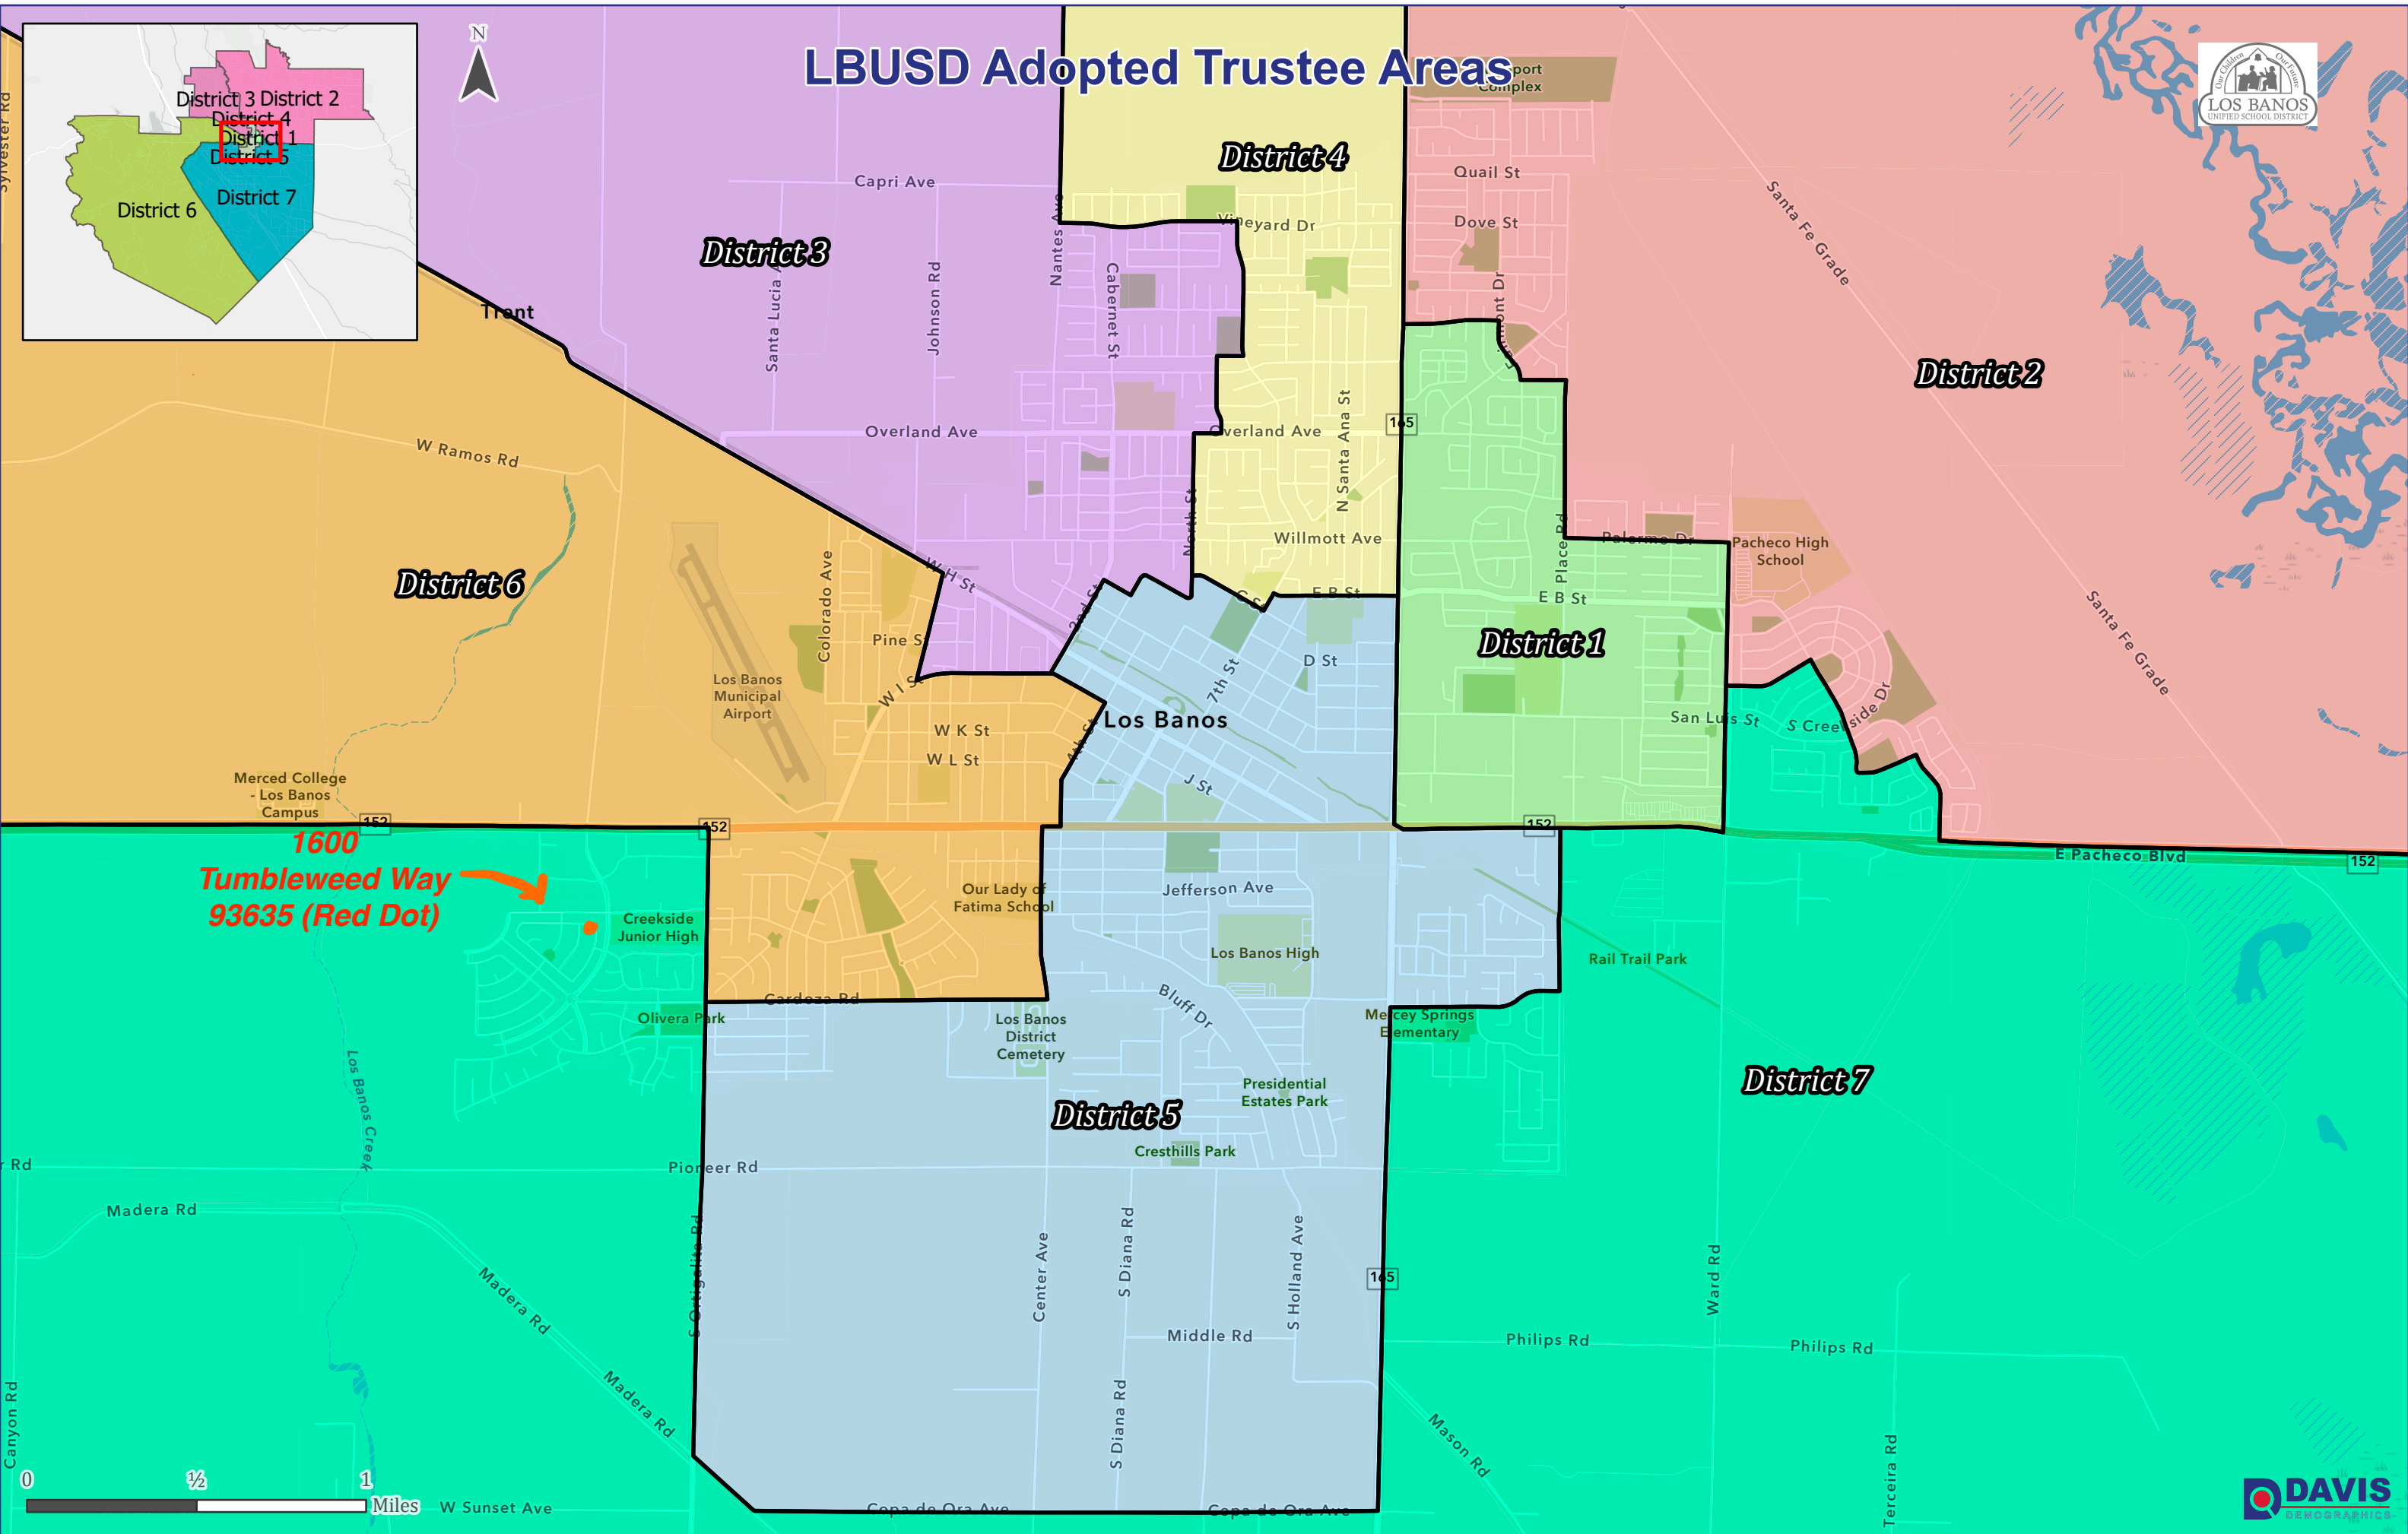

LBUSD Adopted Trustee Areas

1600 Tumbleweed Way 93635 (Red Dot)